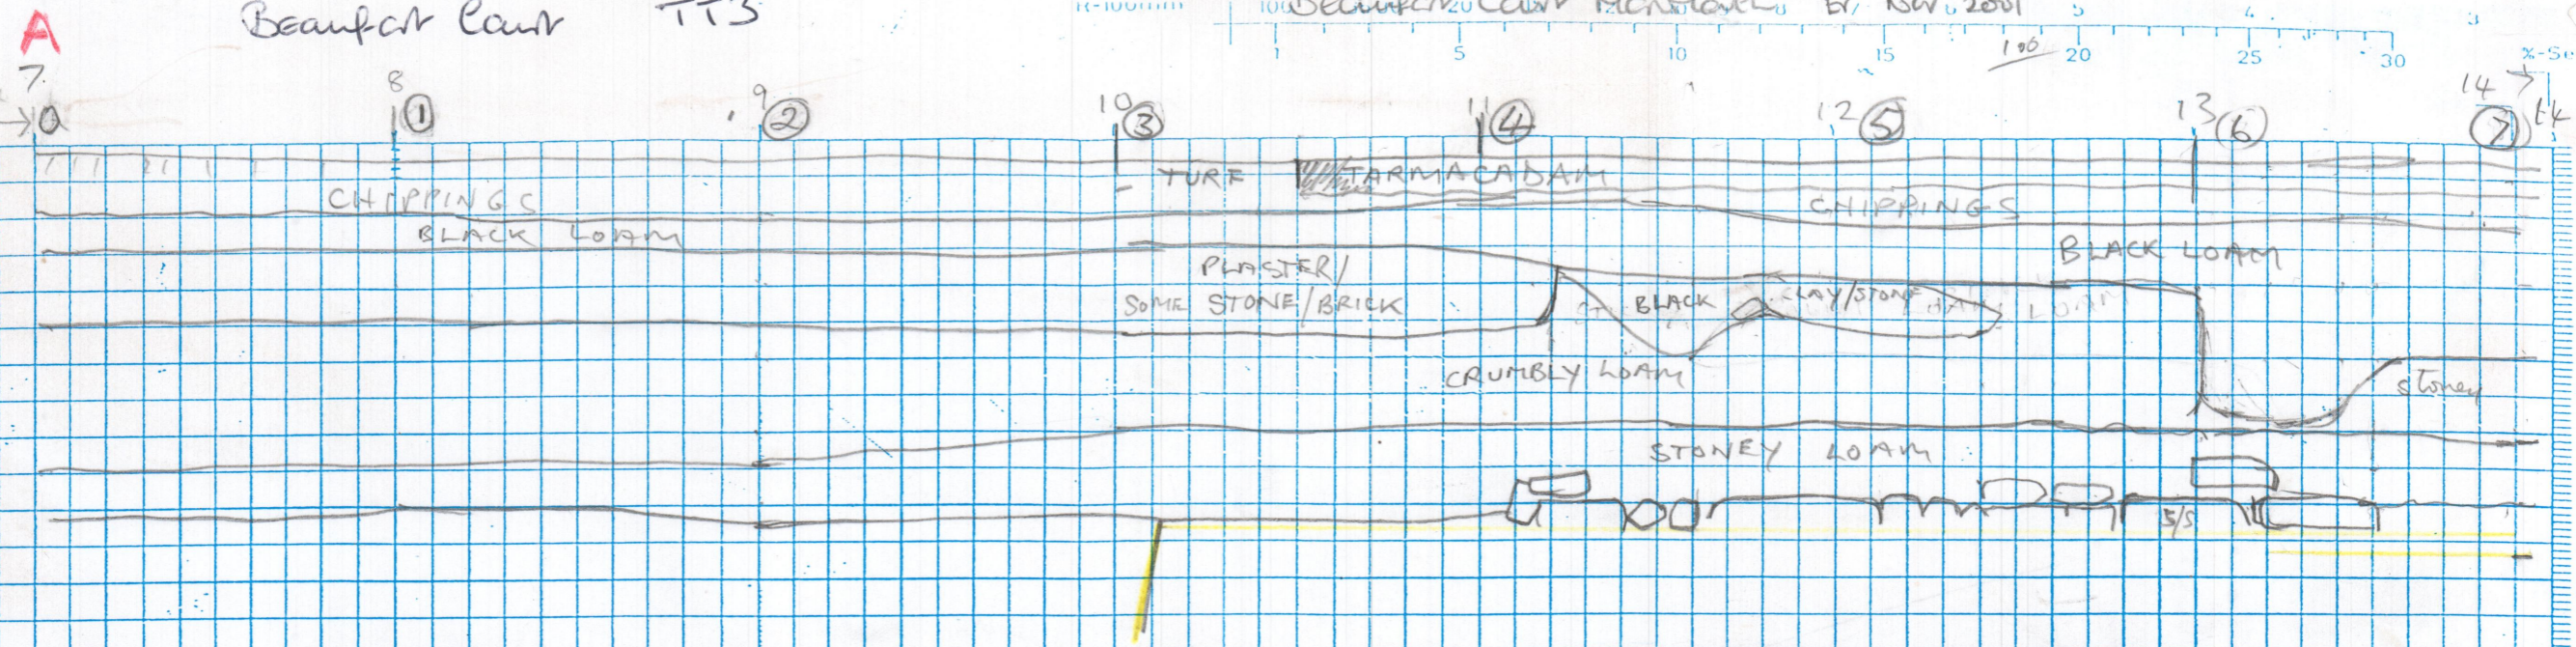

FROM EAST WALL  
DATUM

WITH CHARCOAL SPECKLES  
NO STONE

Charcoal specks/  
NO STONE

MONMOUTH ARCHAEOLOGY

**Beaufort Court**

Trial trench 3

From east wall, 0-7, 7-10 A-B

South section, West section B-C

Beaufort Court  
Trial Trench

SOUTH SECTION