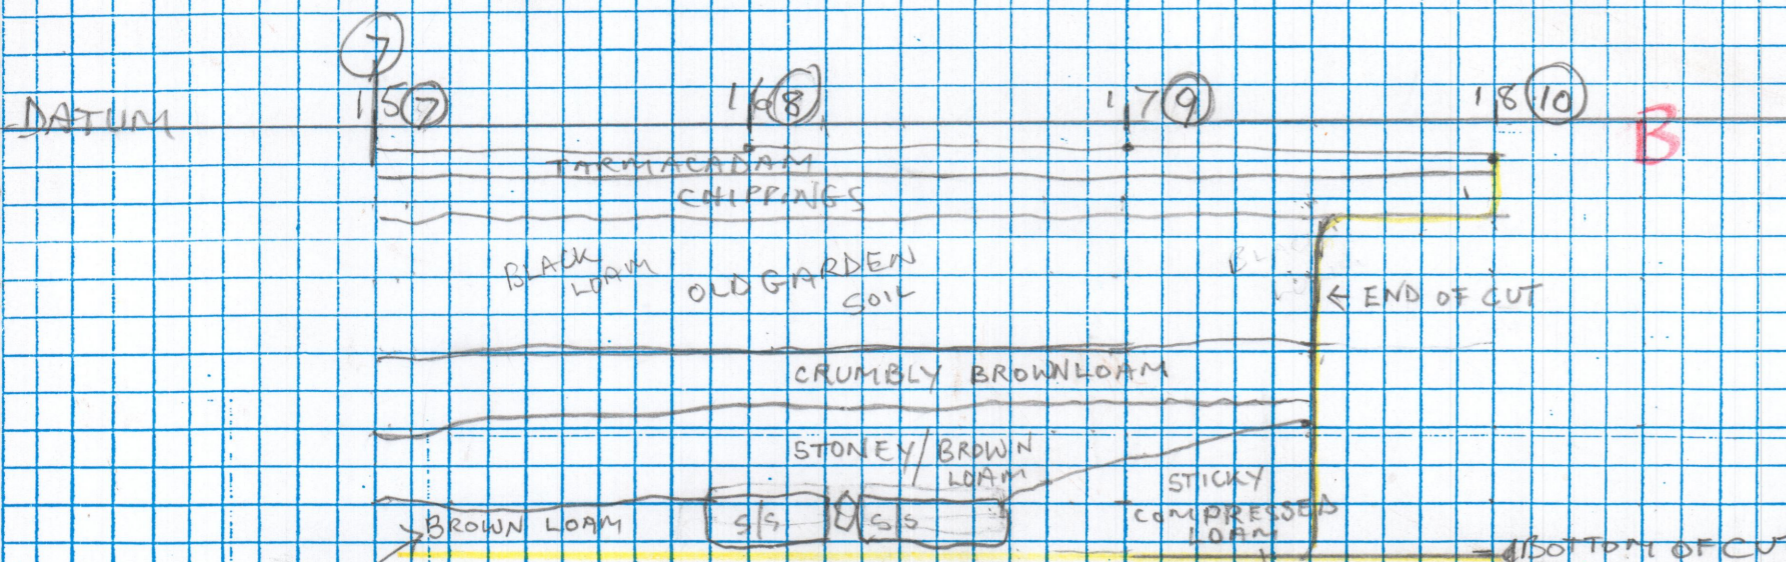

FROM EAST WALL  
DATUM

WITH CHARCOAL SPECKLES  
NO STONE

Charcoal specks/  
NO STONE

MONMOUTH ARCHAEOLOGY

**Beaufort Court**

Trial trench 3

From east wall, 0-7, 7-10 A-B

South section, West section B-C

Beaufort Court  
Trial Trench

SOUTH SECTION